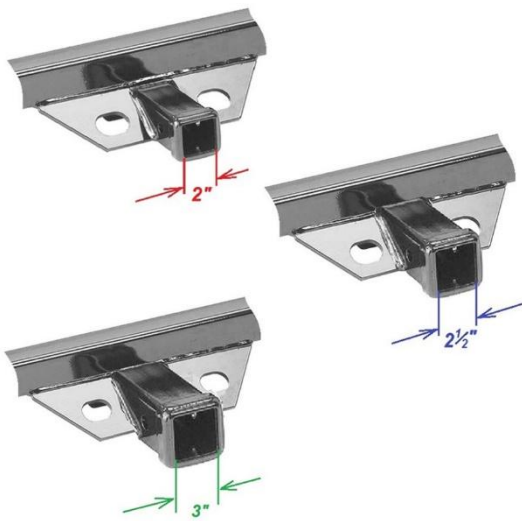

# What Size Receiver Hitch Does My Truck or SUV Have?

## How To Measure Your Receiver Hitch Tube Size?

The best way to measure your receiver hitch tube is to measure inside of the tube to inside of the tube. This will help you know what size receiver hitch size you need to get for your hitch. It may be 1-1/4" common on cars and SUVs. 2" receivers are found on most mid & full size SUV's along with 1/2 ton pickups (and older 3/4 ton). Newer 3/4" ton pickups have a 2-1/2" receiver hitch. Select 2017 and newer Ford F350 & F450 dually trucks may have a 3" receiver hitch. For measuring what size hitch you have, measure the inside NOT the outside.

- **2" Receiver Hitch:** Generally found on 1/2 Ton – 1500 Pickup Trucks and Full Size SUV & Vans. (also on older 3/4 & 1 Ton pre-2015) and Compact/Mid-Size Pickups and Select Mid-Size Minivans, SUV & CUV.
- **2.5" Receiver Hitch:** 2015 & Newer 3/4 Ton & 1 Ton Pickup Trucks
- **3" Receiver Hitch:** Rare – Select 2017 & Newer Ford Super Duty F350 & F450 1-Ton Dually.
- **1-1/4" Receiver Hitch:** Most cars and select compact & mid-size SUV/CUV.

Receiver Hitch Size Diagram. 1/2 Ton Pickup & SUVs normally have 2", 3/4 & 1 Ton Pickup 2-1/2". Only Select F350/F450 (Newer) have 3" receiver.