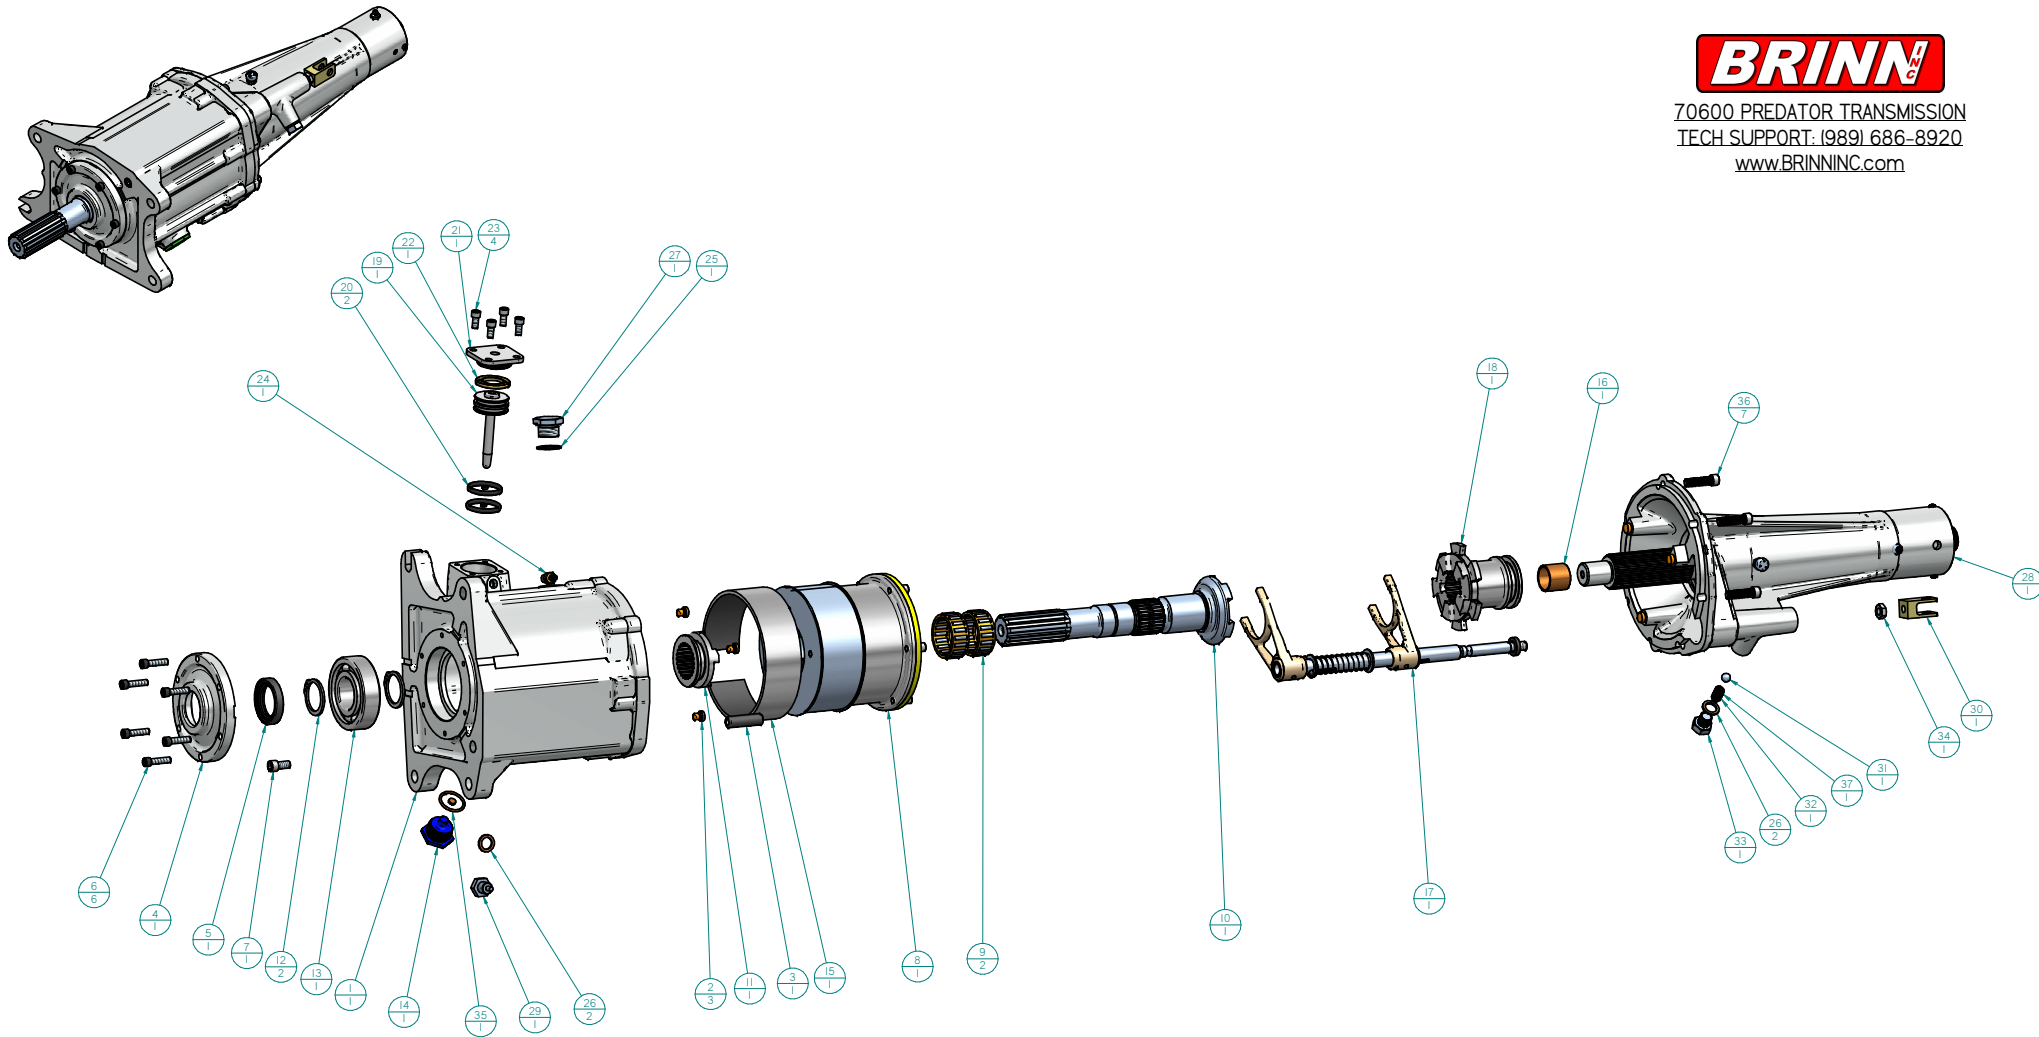

70600 PREDATOR TRANSMISSION
 TECH SUPPORT: (989) 686-8920
www.BRINNINC.com

DETAIL	PART No.	DESCRIPTION	QNTY	DETAIL	PART No.	DESCRIPTION	QNTY	DETAIL	PART No.	DESCRIPTION	QNTY	DETAIL	PART No.	DESCRIPTION	QNTY
1	72605	MAIN CASE	1	11	74603A	SUN GEAR - BROACHED	1	21	73634	CAP - CYLINDER	1	31'	71643	SHIFT BALL	1
2	71615	REST BUTTON	3	12	71024	SNAP RING	2	22	71641	O-RING	1	32	71618	DETENT SPRING	1
3	73617	GUIDE POST	1	13	71023	INPUT BEARING	1	23	71038	SCREW	4	33	71640	HEX BOLT	1
4	73603	RETAINER - BEARING	1	14	73615A	CLUTCH ANCHOR	1	24	71027	BLEEDER	1	34	71684	HEX NUT	1
5	71011	SEAL - FRONT	1	15	73622A	CLUTCH BAND	1	25	71116	COPPER GASKET	1	35	71650	O-RING	1
6	71009	SCREW	6	16	71066	BUSHING	1	26	71117	COPPER GASKET	2	36'	71627	SCREW	7
7	71629	SCREW	1	17	SHIFT ASSEMBLY	SHIFT ASSEMBLY	1	27	71075	FILL PLUG	1	37	73640	DETENT SLEEVE	1
8	DRIVE ASSEMBLY	DRIVE ASSEMBLY	1	18	74604	OUTPUT DRIVE DOG	1	18	74604	OUTPUT DRIVE DOG	1	28	TAIL HOUSING ASSEMBLY	TAIL HOUSING ASSEMBLY	1
9	71626	NEEDLE BEARING	2	19	73633	PISTON	1	29	71039	MAGNETIC DRAIN PLUG	1				
10	74636	INPUT SHAFT	1	20	71642	O-RING	2	30	73681	CLEVIS	1				